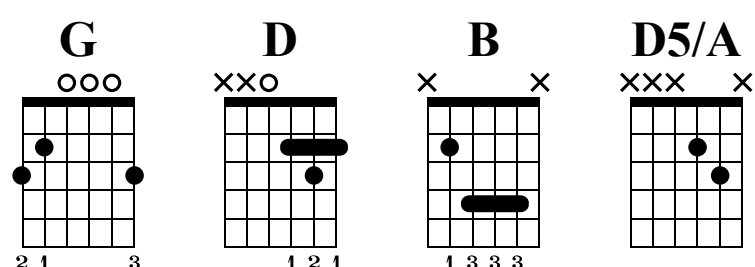

Ode à la Joie

Beethoven - T-Boy Guitar

Music by <http://prof-guitare.fr>

Standard tuning

♩ = 120

s.guit.

Chords: G D G D

Measures 1-5 of the guitar score. Measure 1: G chord (0-0-1-3). Measure 2: D chord (3-1-0-2). Measure 3: G chord (0-0-2-0). Measure 4: D chord (0-3-3-0). Measure 5: G chord (0-0-1-3).

Chords: D G D G

Measures 6-10 of the guitar score. Measure 6: D chord (3-1-0-2). Measure 7: G chord (0-0-2-0). Measure 8: D chord (2-0-0-0). Measure 9: G chord (3-2-0-0). Measure 10: D chord (3-0-1-0).

Chords: D5/A D

Measures 11-15 of the guitar score. Measure 11: D5/A chord (3-0-1-0-3). Measure 12: D chord (0-2-3-0). Measure 13: G chord (0-0-1-3). Measure 14: D chord (3-1-0-2). Measure 15: G chord (0-0-2-0).

Measure 16 of the guitar score. Measure 16: D chord (2-0-0-0).